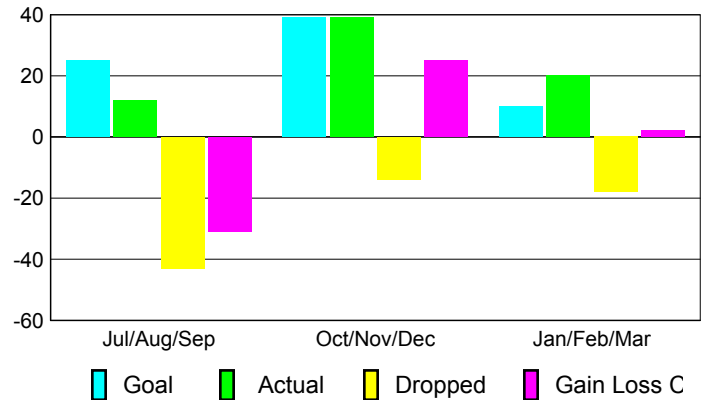

Membership Results 2009-2010

Goal, New, Dropped, Gain/Loss

Comparison of Membership Gain/Loss

Current Year Compared to the Previous Year