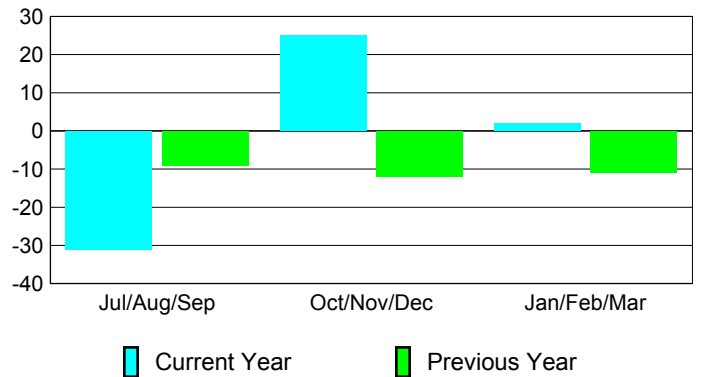

**Membership Results
2009-2010**

**Membership
2008-2009**

Month	Net Memb Goal	Actual New Memb	Actual Dropped Memb	Gain/Loss of Memb	Gain/Loss of Memb
Jul/Aug/Sep	25	12	-43	-31	-9
Oct/Nov/Dec	39	39	-14	25	-12
Jan/Feb/Mar	10	20	-18	2	-11
Totals	74	71	-75	-4	-32

Membership Results 2009-2010

Goal, New, Dropped, Gain/Loss

Comparison of Membership Gain/Loss

Current Year Compared to the Previous Year

Gender Comparison 2009-2010

Jul/Aug/Sep

Oct/Nov/Dec

Jan/Feb/Mar