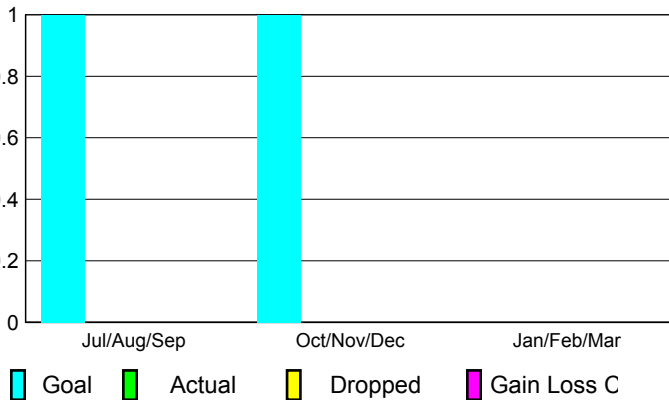

2009-2010 GMT Quarterly Report for District (or Undistricted) **District 20 W**

GMT: **ED J LECIUS**

Location: **NEW YORK**

GMT CA: **1**

CLUBS

**Club Results
2009-2010**

**Clubs
2008-2009**

Month	New Club Goal	Actual New Clubs	Actual Dropped Clubs	Gain/Loss of Clubs	Gain/Loss of Clubs
Jul/Aug/Sep	1	0	0	0	0
Oct/Nov/Dec	1	0	0	0	0
Jan/Feb/Mar	0	0	0	0	0
Totals	2	0	0	0	0

Club Results 2009-2010

Goal, New, Dropped, Gain/Loss

Comparison of Club Gain/Loss

Current Year Compared to the Previous Year

YTD Status Quo Clubs 2009-2010

Status Quo Clubs Compared to Status Quo Members

MEMBERSHIP